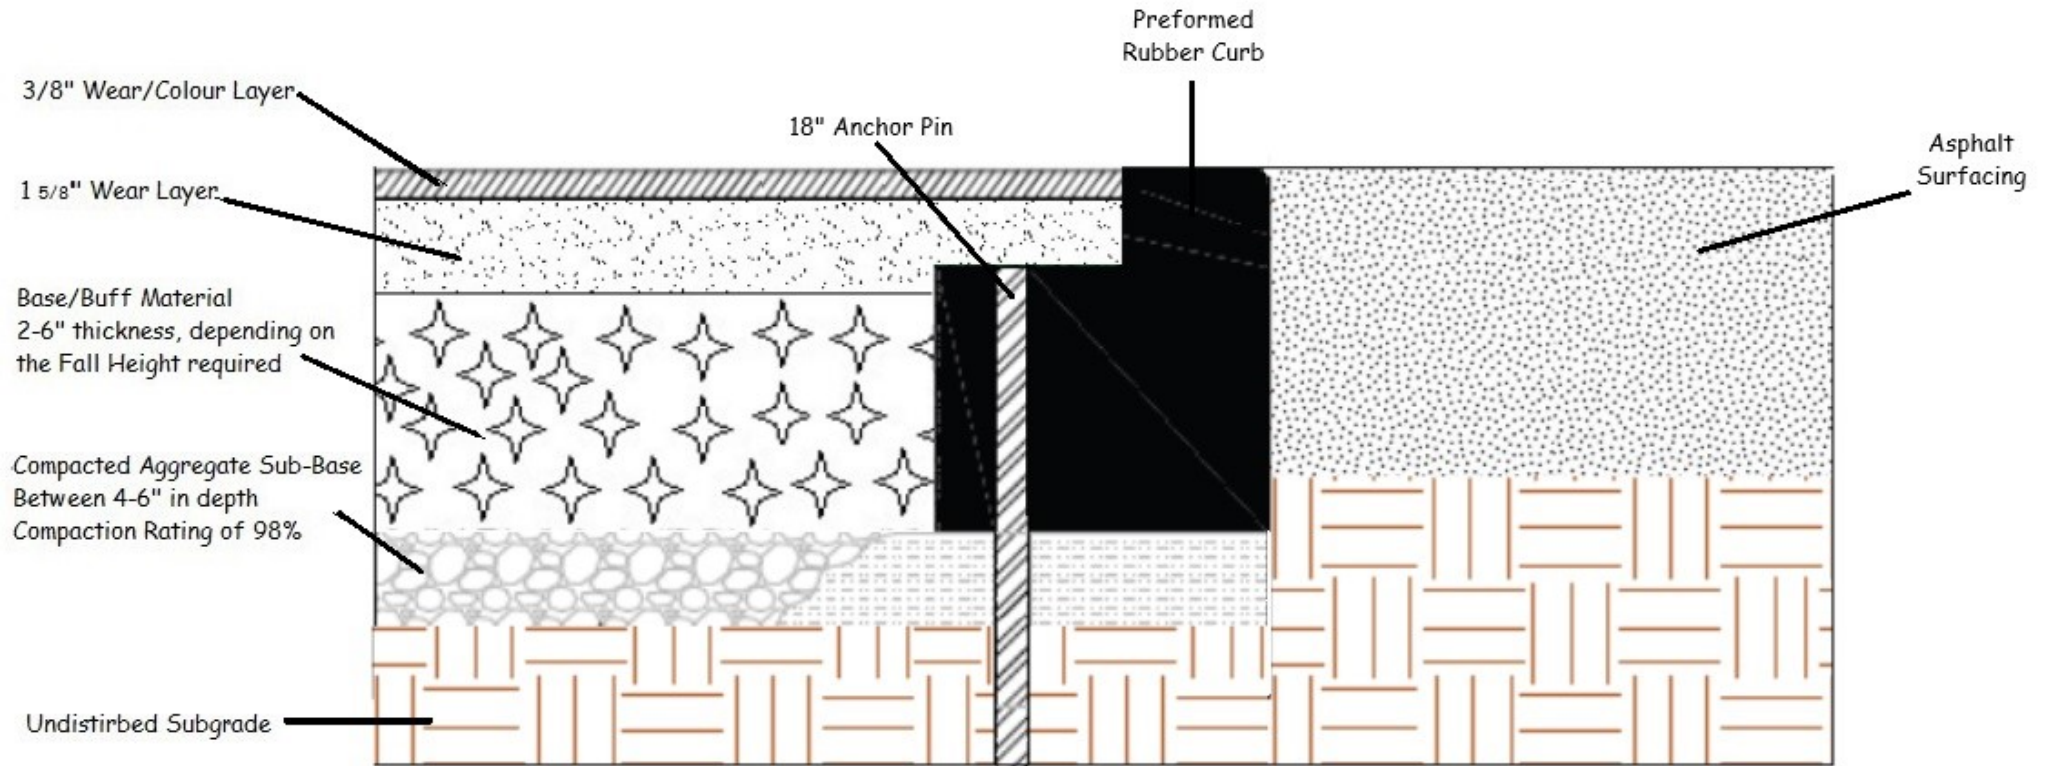

Preformed Rubber Curb Poured-in-place & Asphalt

GPI - Masters of Play

Bay 2, 3015 - 58th Ave SE Calgary, AB T2C 0B4 P:403-242-8740

www.mastersofplay.ca