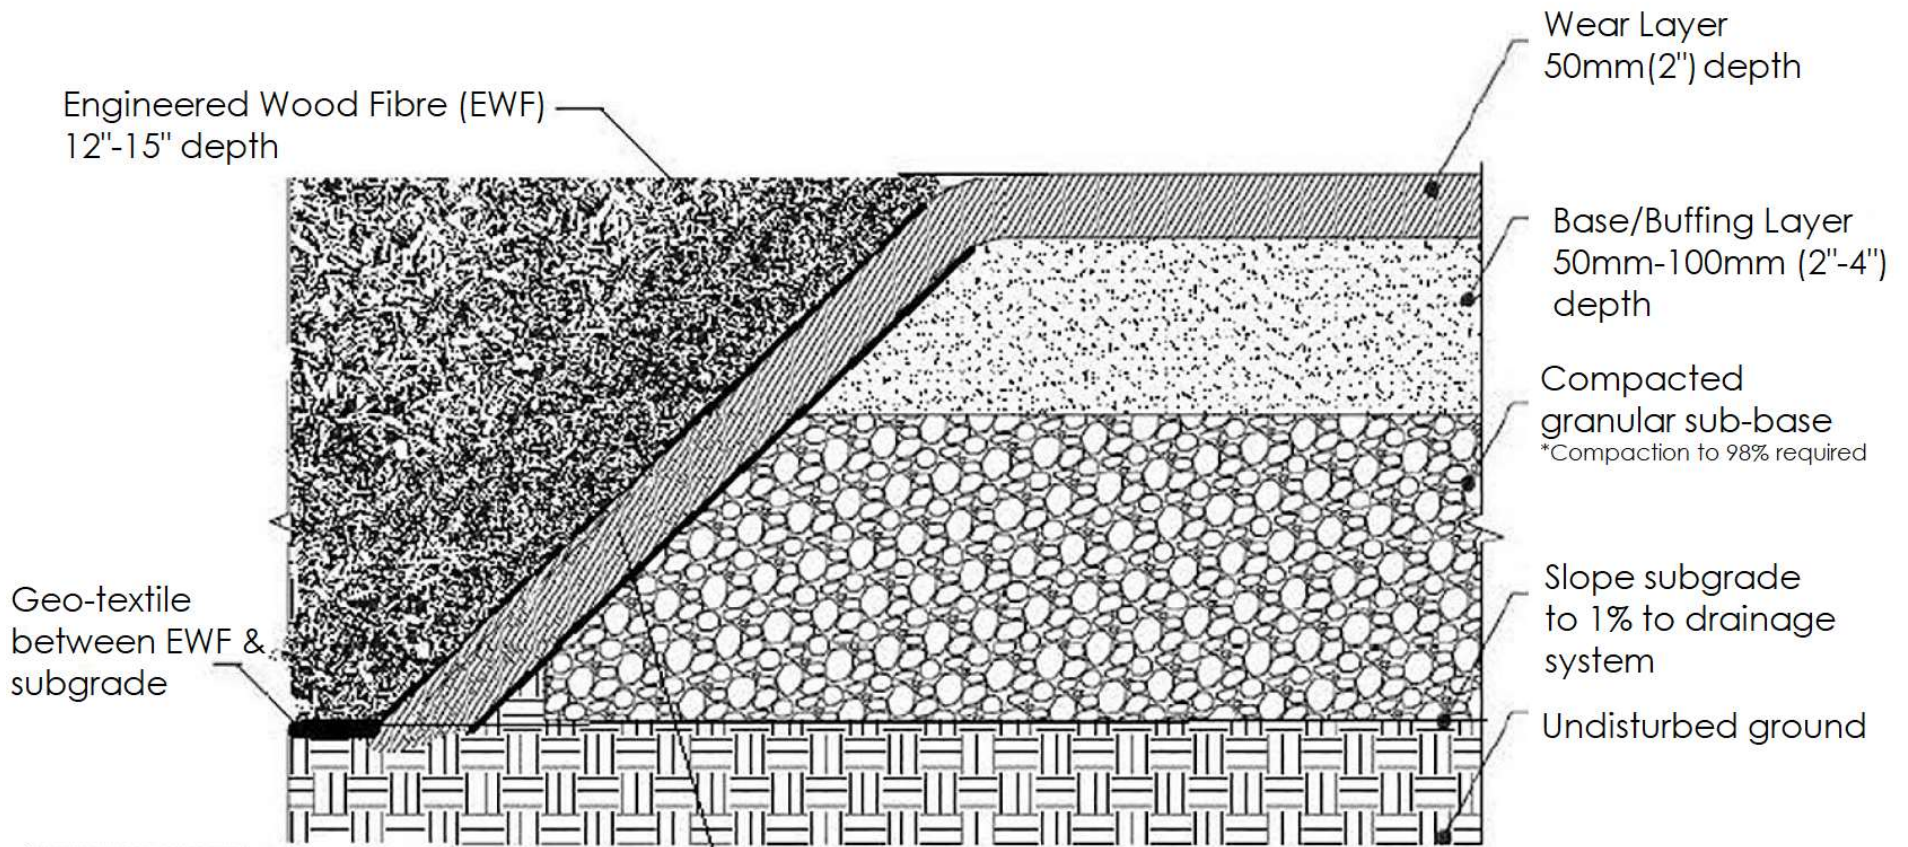

Rolldown Edge in Engineered Wood Fibre (EWF)

GPI - Masters of Play
Bay 2, 3015 - 58th Ave SE
Calgary, AB T2C 0B4
403-242-8740

www.mastersofplay.ca