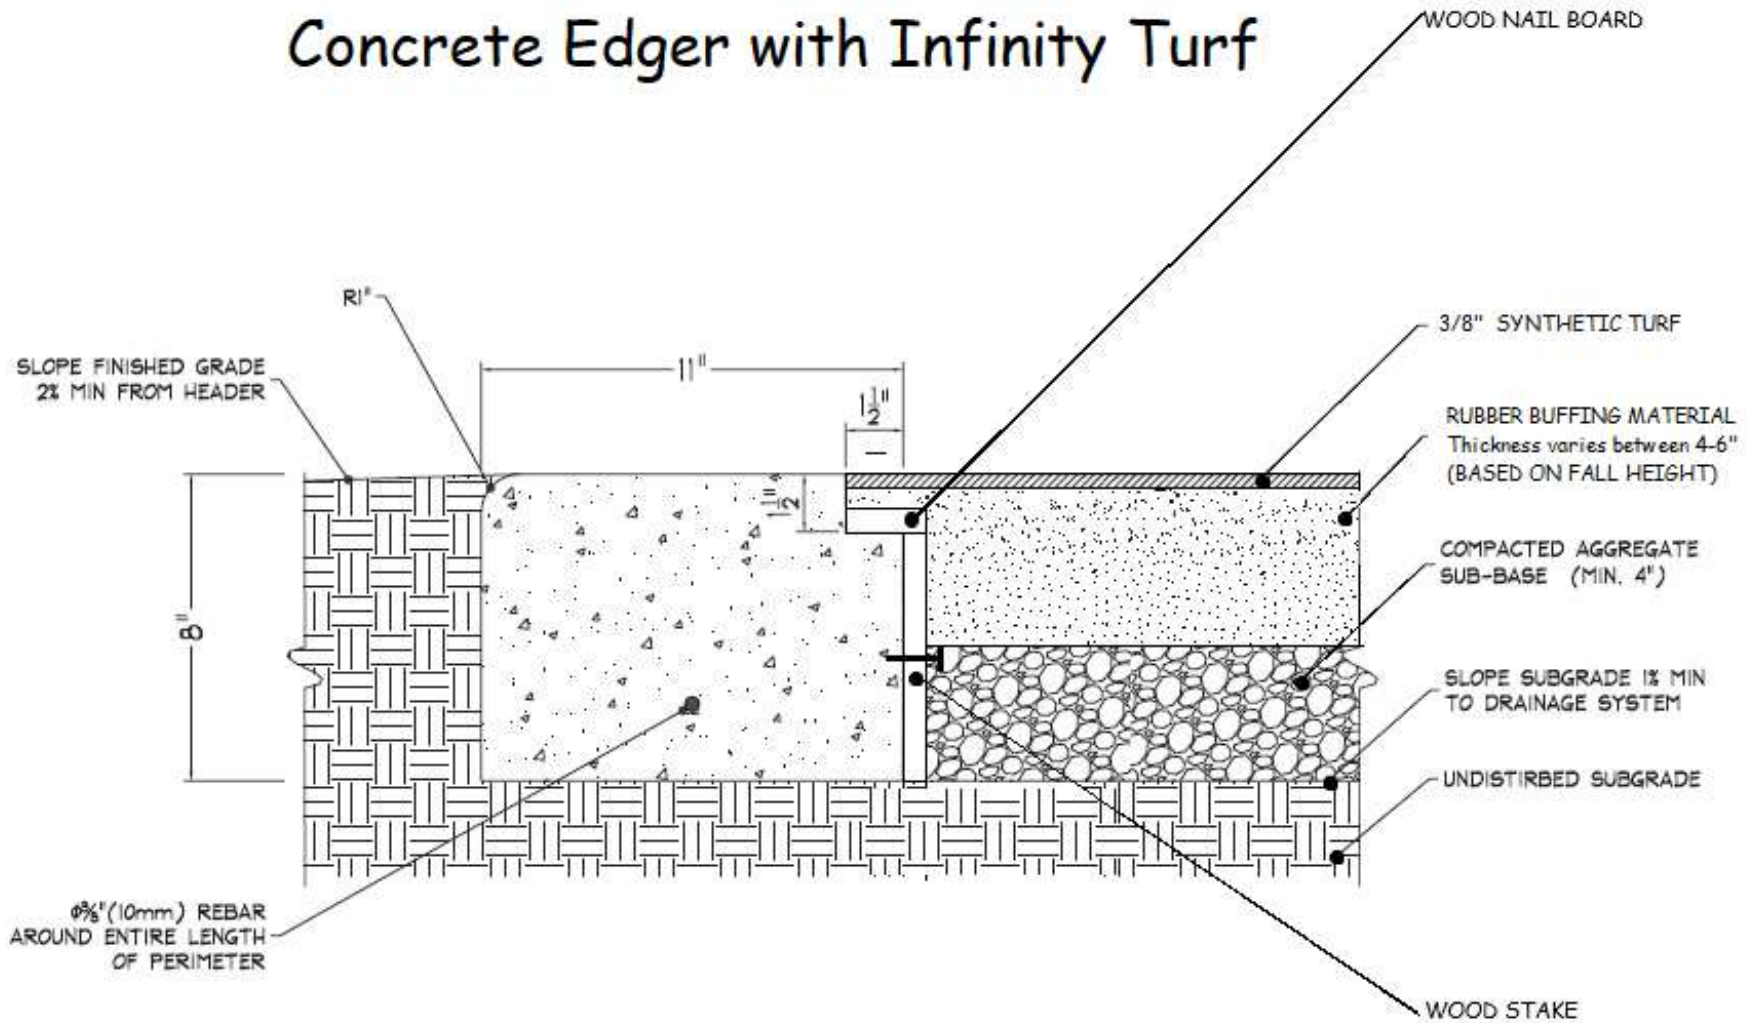

Concrete Edger with Infinity Turf

GPI - Masters of Play

Bay 2, 3015 - 58th Ave SE Calgary, AB T2C 0B4

P:403-242-8740

www.mastersofplay.ca